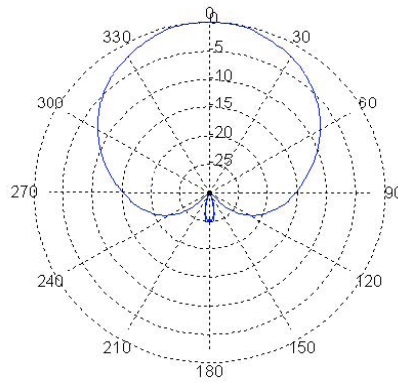

VP165/24

Vertical Flat Panel Antenna, 65 deg, 9 dBi

Specifications

Type	directional flat panel antenna
Polarization	vertical
Frequency	2400-2485 MHz
Impedance	50 ohm
VSWR	<1.5:1
Gain	9 dBi
HPBW	azimuth 65° elevation 65°
Connector	(1) SMA female or (2) white RG58 3-10 m with male SMA connector
Power handling	20 W
Mount	wall mount with az/el tilt function included
Size	W 92 mm H 100 mm D 30 mm
Weight	160 g antenna only
Material	element - aluminium, brass radome - ABS
Color	white
Other	DC grounded

Azimuth (H-field) radiation pattern

Elevation (E-field) radiation pattern

SMARTEQ™
WIRELESS TELECOM

550048A

Smarteq's business concept is to use the latest technology to develop products in the field of wireless telecommunications. The business is focused on the development and sale of products for the end market and the OEM market.