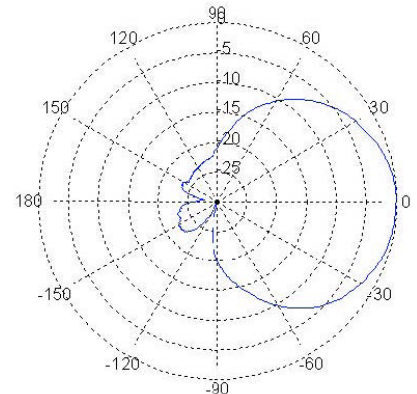

VP165/24

Vertical Flat Panel Antenna, 65 deg, 9 dBi

Specifications

Type	directional flat panel antenna
Polarization	vertical
Frequency	2400-2485 MHz
Impedance	50 ohm
VSWR	<1.5:1
Gain	9 dBi
HPBW	azimuth 65° elevation 65°
Connector	(1) SMA female or (2) white RG58 3-10 m with male SMA connector
Power handling	20 W
Mount	wall mount with az/el tilt function included
Size	W 92 mm H 100 mm D 30 mm
Weight	160 g antenna only
Material	element - aluminium, brass radome - ABS
Color	white
Other	DC grounded

Azimuth (H-field) radiation pattern

Elevation (E-field) radiation pattern

SMARTEQ™
WIRELESS TELECOM

550048A

Smarteq's business concept is to use the latest technology to develop products in the field of wireless telecommunications. The business is focused on the development and sale of products for the end market and the OEM market.